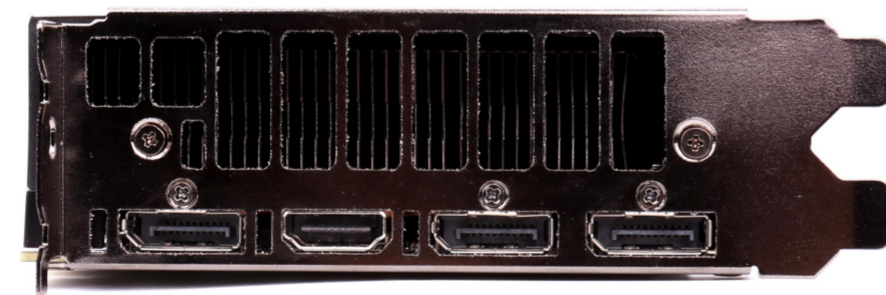

# COLORFUL®

## N2070-806-SI2

<b>Chipset</b>	GPU	GeForce RTX 2070
	Manufacturing Process	12NM
	CUDA cores	2304
<b>Core Clocks</b>	Base/Boost Clock	<b>1410MHz/1620MHz</b>
	Turbo Key	<b>N/A</b>
<b>Memory Specs</b>	Memory Clock	<b>14Gbps</b>
	Memory Config	<b>8GB</b>
	Memory Interface	<b>GDDR6</b>
	Memory Interface Width	<b>448GB/S</b>
<b>Display and Connectors</b>	Video Output	3*DP+1*HDMI
	Maximum Digital Resolution*	7680x4320
	PCI Express	3.0
	NVIDIA NVLink (SLI-Ready)	NO
<b>Thermal and Power Specs</b>	Maximum GPU Temperature	88 C
	Graphics Card Power	175W
	Power Connectors	8+8Pin
<b>Cooling</b>	Fan Type	<b>OTES (Outside Thermal Exhaust System)</b>
	Fan Power Connector	4Pin
<b>3D API</b>	DirectX	DirectX 12
	OpenGL	OpenGL 4/5
<b>Others</b>	Supported NV Technologies	Real-Time Ray Tracing, Ansel, GPU Boost
	Form Factor	Dual Slot
	Dimensions	<b>281*126*42mm</b>